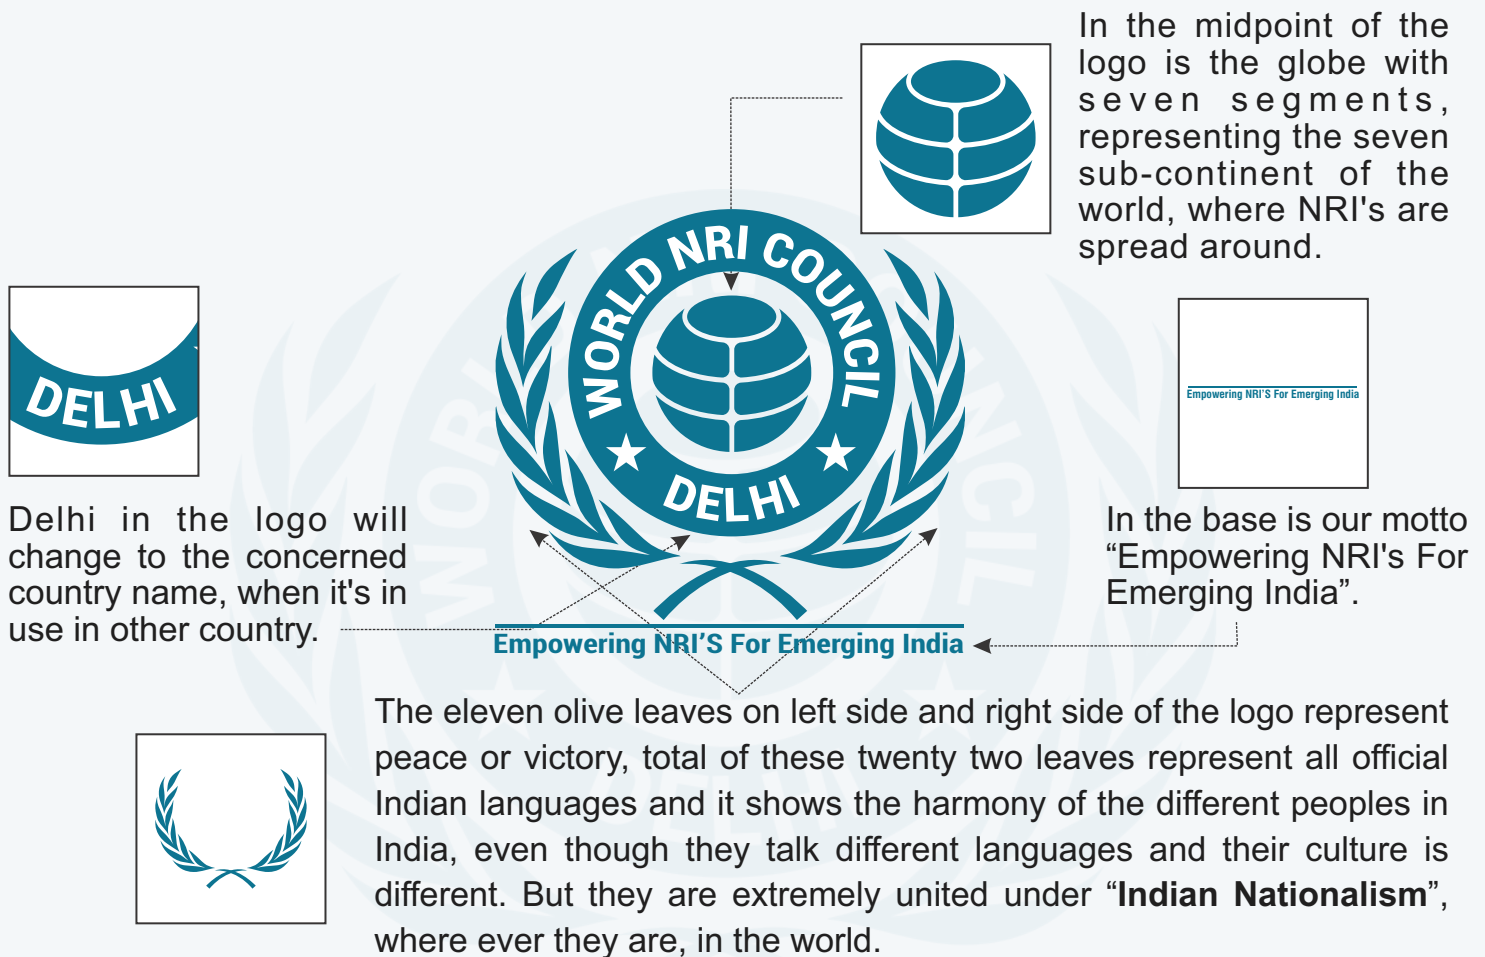

Empowering NRI'S For Emerging India

LOGO EXPLANATION

THE COLOUR

Our logo is made up of two colors, one is 'white' and other one is 'blue'. The blue color in our logo is made up of *Cyan - 73% and Black – 53%.

	Blue color represents stability, trust, loyalty, wisdom, confidence, intelligence, faith, truth, and heaven. Blue is considered beneficial to the mind and body.
	Whit color represents Neutral, Innocence, Purity, Simplicity, Prayer, Hope, Faith, Peace and Kindness.

* Cyan means greenish-blue color which is one of the primary subtractive colors, complementary to red.

THE FONT

The font used in both the logo and tag line is **Roboto Cn Bold**. In logo, it's in the upper case format and in tag line it's the combination of upper and lower case letters.